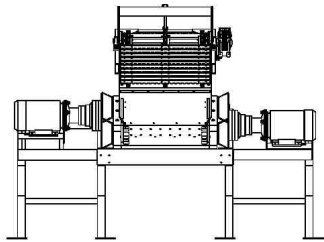

Landfill Shredding

EV140E

PERFORMANCE CHARACTERISTICS:

- 60Kw/59Hp Maximum Power
- 22-24 Rpm Cutter Speed Rotation
- 50mm, 75mm, 100mm or 150mm Cutter Width
- 1400mm x 600mm Cutting Chamber Opening
- Rated to Shred Up To 8000KG Per Hour*
- 72 DbA @ 1 Meter (No Load)
- Recommended In-Feed: In-Feed Conveyor
- Recommended Out-Feed: Out-Feed Conveyor
- Electronic Controls
- Stationary Applications

Specifications are subject to change without notice. Contact your nearest distributor/ agent for up-to-date specifications prior to purchase.

EV140E

TECHNICAL SPECIFICATIONS:

PHYSICAL DIMENSIONS:

| | |
|--|-----------------|
| Total Height | 3500mm |
| Total Length: | 4400mm |
| Total Width: | 1400mm |
| Ground Clearance (Under Rear Of Shredder) | 1320mm |
| Ground to Hopper Lip Height | 2060mm |
| Hopper Opening: | 1200mm x 1220mm |
| Shredder Chamber Opening: | 1100mm x 600mm |

| | |
|----------------------------|-----------------------------------|
| SHREDDER NAME: | EV140E Shredder |
| Number of Motors | 2x 30Kw (80H/P) 3 Phase 415 Volts |
| Number of Gearboxes | 2 |
| Type of Gearboxes | Planetary Reduction |
| Cutter Width | 50mm, 75mm, 100mm, 150mm |
| Number of Hooks Per Cutter | 5 |
| Cutter Diameter | 310mm |
| Hex Diameter | 140AF |
| Critical Shaft Length | 1100mm |
| Cutter Chamber Opening | 1100mm x 600mm |
| Cutting Chamber Height | 470mm |
| Hopper Height | 1540mm |
| Total Height | 3500mm |
| Floor Footprint Dimensions | 4400mm x 1400mm |
| Weight | 4000KG |
| Capacity/Throughput Rate | Up To 8000KG Per Hour* |