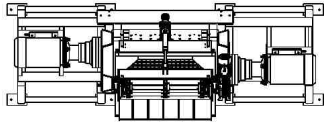

Landfill Shredding

EV140E

PERFORMANCE CHARACTERISTICS:

- 60Kw/59Hp Maximum Power
- 22-24 Rpm Cutter Speed Rotation
- 50mm, 75mm, 100mm or 150mm Cutter Width
- 1400mm x 600mm Cutting Chamber Opening
- Rated to Shred Up To 8000KG Per Hour*
- 72 DbA @ 1 Meter (No Load)
- Recommended In-Feed: In-Feed Conveyor
- Recommended Out-Feed: Out-Feed Conveyor
- Electronic Controls
- Stationary Applications

Specifications are subject to change without notice. Contact your nearest distributor/ agent for up-to-date specifications prior to purchase.

EV140E

TECHNICAL SPECIFICATIONS:

PHYSICAL DIMENSIONS:

| | |
|--|-----------------|
| Total Height | 3500mm |
| Total Length: | 4400mm |
| Total Width: | 1400mm |
| Ground Clearance (Under Rear Of Shredder) | 1320mm |
| Ground to Hopper Lip Height | 2060mm |
| Hopper Opening: | 1200mm x 1220mm |
| Shredder Chamber Opening: | 1100mm x 600mm |

| | |
|----------------------------|-----------------------------------|
| SHREDDER NAME: | EV140E Shredder |
| Number of Motors | 2x 30Kw (80H/P) 3 Phase 415 Volts |
| Number of Gearboxes | 2 |
| Type of Gearboxes | Planetary Reduction |
| Cutter Width | 50mm, 75mm, 100mm, 150mm |
| Number of Hooks Per Cutter | 5 |
| Cutter Diameter | 310mm |
| Hex Diameter | 140AF |
| Critical Shaft Length | 1100mm |
| Cutter Chamber Opening | 1100mm x 600mm |
| Cutting Chamber Height | 470mm |
| Hopper Height | 1540mm |
| Total Height | 3500mm |
| Floor Footprint Dimensions | 4400mm x 1400mm |
| Weight | 4000KG |
| Capacity/Throughput Rate | Up To 8000KG Per Hour* |