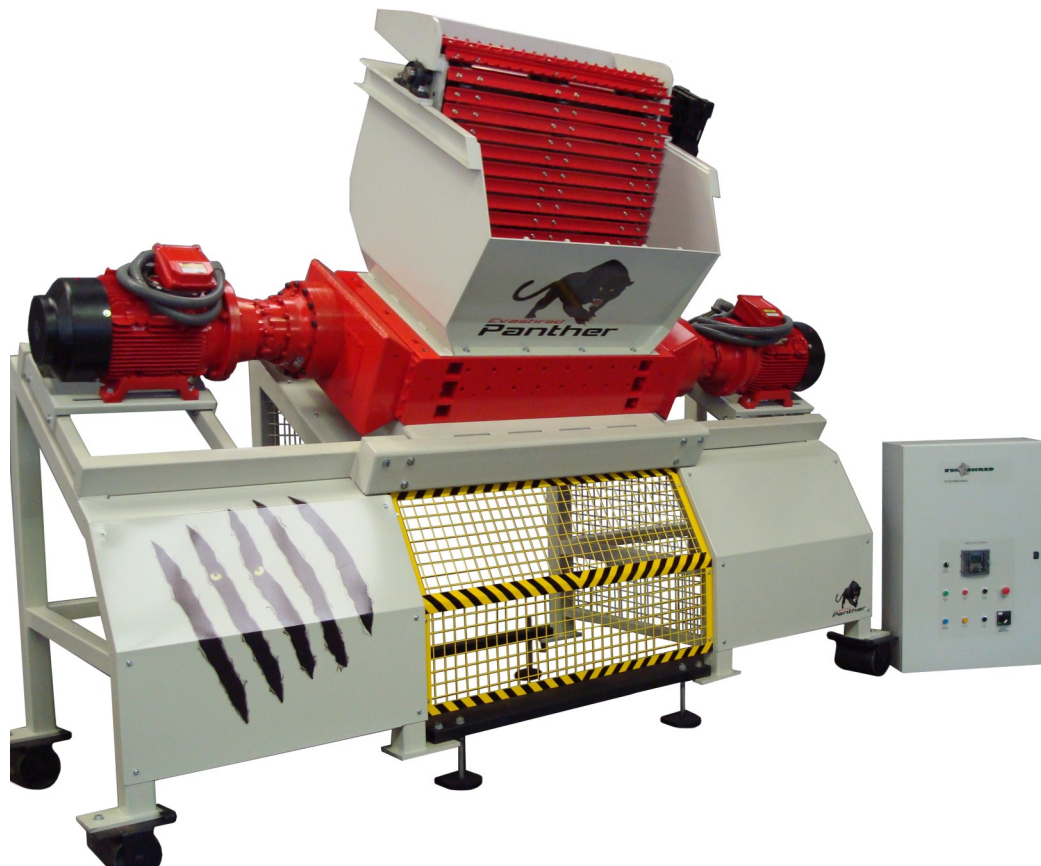

Landfill Shredding

EV140E

PERFORMANCE CHARACTERISTICS:

- 60Kw/59Hp Maximum Power
- 22-24 Rpm Cutter Speed Rotation
- 50mm, 75mm, 100mm or 150mm Cutter Width
- 1400mm x 600mm Cutting Chamber Opening
- Rated to Shred Up To 8000KG Per Hour*
- 72 DbA @ 1 Meter (No Load)
- Recommended In-Feed: In-Feed Conveyor
- Recommended Out-Feed: Out-Feed Conveyor
- Electronic Controls
- Stationary Applications

Specifications are subject to change without notice. Contact your nearest distributor/ agent for up-to-date specifications prior to purchase.

EV140E

TECHNICAL SPECIFICATIONS:

PHYSICAL DIMENSIONS:

| | |
|--|-----------------|
| Total Height | 3500mm |
| Total Length: | 4400mm |
| Total Width: | 1400mm |
| Ground Clearance (Under Rear Of Shredder) | 1320mm |
| Ground to Hopper Lip Height | 2060mm |
| Hopper Opening: | 1200mm x 1220mm |
| Shredder Chamber Opening: | 1100mm x 600mm |

| | |
|----------------------------|-----------------------------------|
| SHREDDER NAME: | EV140E Shredder |
| Number of Motors | 2x 30Kw (80H/P) 3 Phase 415 Volts |
| Number of Gearboxes | 2 |
| Type of Gearboxes | Planetary Reduction |
| Cutter Width | 50mm, 75mm, 100mm, 150mm |
| Number of Hooks Per Cutter | 5 |
| Cutter Diameter | 310mm |
| Hex Diameter | 140AF |
| Critical Shaft Length | 1100mm |
| Cutter Chamber Opening | 1100mm x 600mm |
| Cutting Chamber Height | 470mm |
| Hopper Height | 1540mm |
| Total Height | 3500mm |
| Floor Footprint Dimensions | 4400mm x 1400mm |
| Weight | 4000KG |
| Capacity/Throughput Rate | Up To 8000KG Per Hour* |